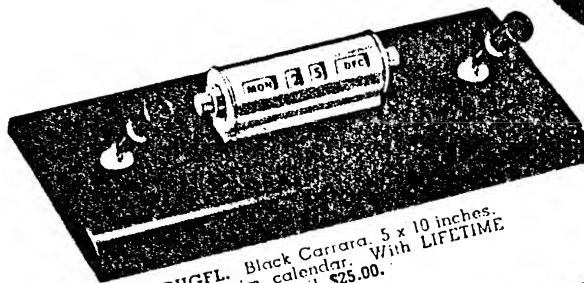

T170 BUGFL. Black Carrara. 5 x 10 inches. Chromium trim calendar. With LIFETIME pen and desk pencil $25.00.